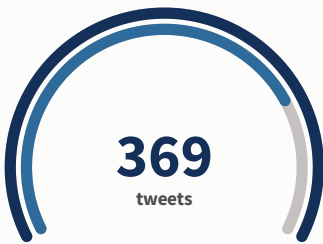

35.29% engagement rate

Post engagement % in 2021

5.48%
engagement rate

↘ 11.5% from 6.2%

Posts in 2021

773
posts

↗ 14.5% from 675

Engagement by type in 20...

Reactions ↘ **17.3%** **6.1K**

Comments ↘ **0.4%** **1.8K**

Shares ↘ **17.7%** **856**

Inbound sentiment in 2021

● Neutral ● Positive ● Negative

Post link clicks in 2021

11K
clicks

↗ 65.1% from 6.5K

Tweets in 2021

369
tweets

↗ 30.4% from 283

Post impressions in 2021

45K
impressions

↗ 45K from 0

Engagement by type in 20...

Likes ↘ **8** **265**