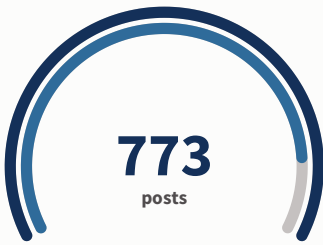

35.29% engagement rate

Post engagement % in 2021

5.48%
engagement rate

↘ 11.5% from 6.2%

Posts in 2021

773
posts

↗ 14.5% from 675

Engagement by type in 20...

Reactions ↘ **17.3%** **6.1K**

Comments ↘ **0.4%** **1.8K**

Shares ↘ **17.7%** **856**

Inbound sentiment in 2021

● Neutral ● Positive ● Negative

Post link clicks in 2021

11K
clicks

↗ 65.1% from 6.5K