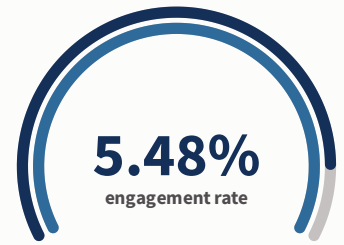

27.56% engagement rate

Post engagement % in 2021

4.44%
engagement rate

↗ 4.44 from 0%

Top posts by engagement rate in 2021

We have been hustling at the pool to get it ready for season! This week we installed the diving boards, completed some painting,

67.74% engagement rate

We want to hear from you - We have launched a community needs assessment to learn more about what issues are most

50% engagement rate

Township residents contract independently for curbside trash & recycling removal. The list of LMT licensed trash haulers authorized

35.29% engagement rate

Post engagement % in 2021

5.48%
engagement rate

↘ 11.5% from 6.2%

Posts in 2021

773
posts

↗ 14.5% from 675

Engagement by type in 20...

Reactions ↘ **17.3%** **6.1K**

Comments ↘ **0.4%** **1.8K**

Shares ↘ **17.7%** **856**

Inbound sentiment in 2021

● Neutral ● Positive ● Negative

Post link clicks in 2021

11K
clicks

↗ 65.1% from 6.5K