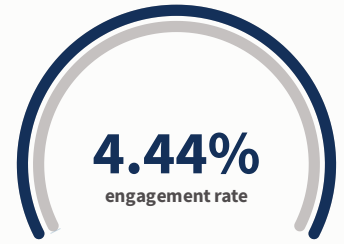

100% engagement rate

Post engagement % in 2021

6.08%
engagement rate

↘ 3.3% from 6.29%

Top tweets by engagement rate in 2021

We are all ready for Community Day tomorrow Saturday August 28th! We hope to see you there. Please click the following link

27.56% engagement rate

Post engagement % in 2021

4.44%
engagement rate

↗ 4.44 from 0%

Top posts by engagement rate in 2021

We have been hustling at the pool to get it ready for season! This week we installed the diving boards, completed some painting,