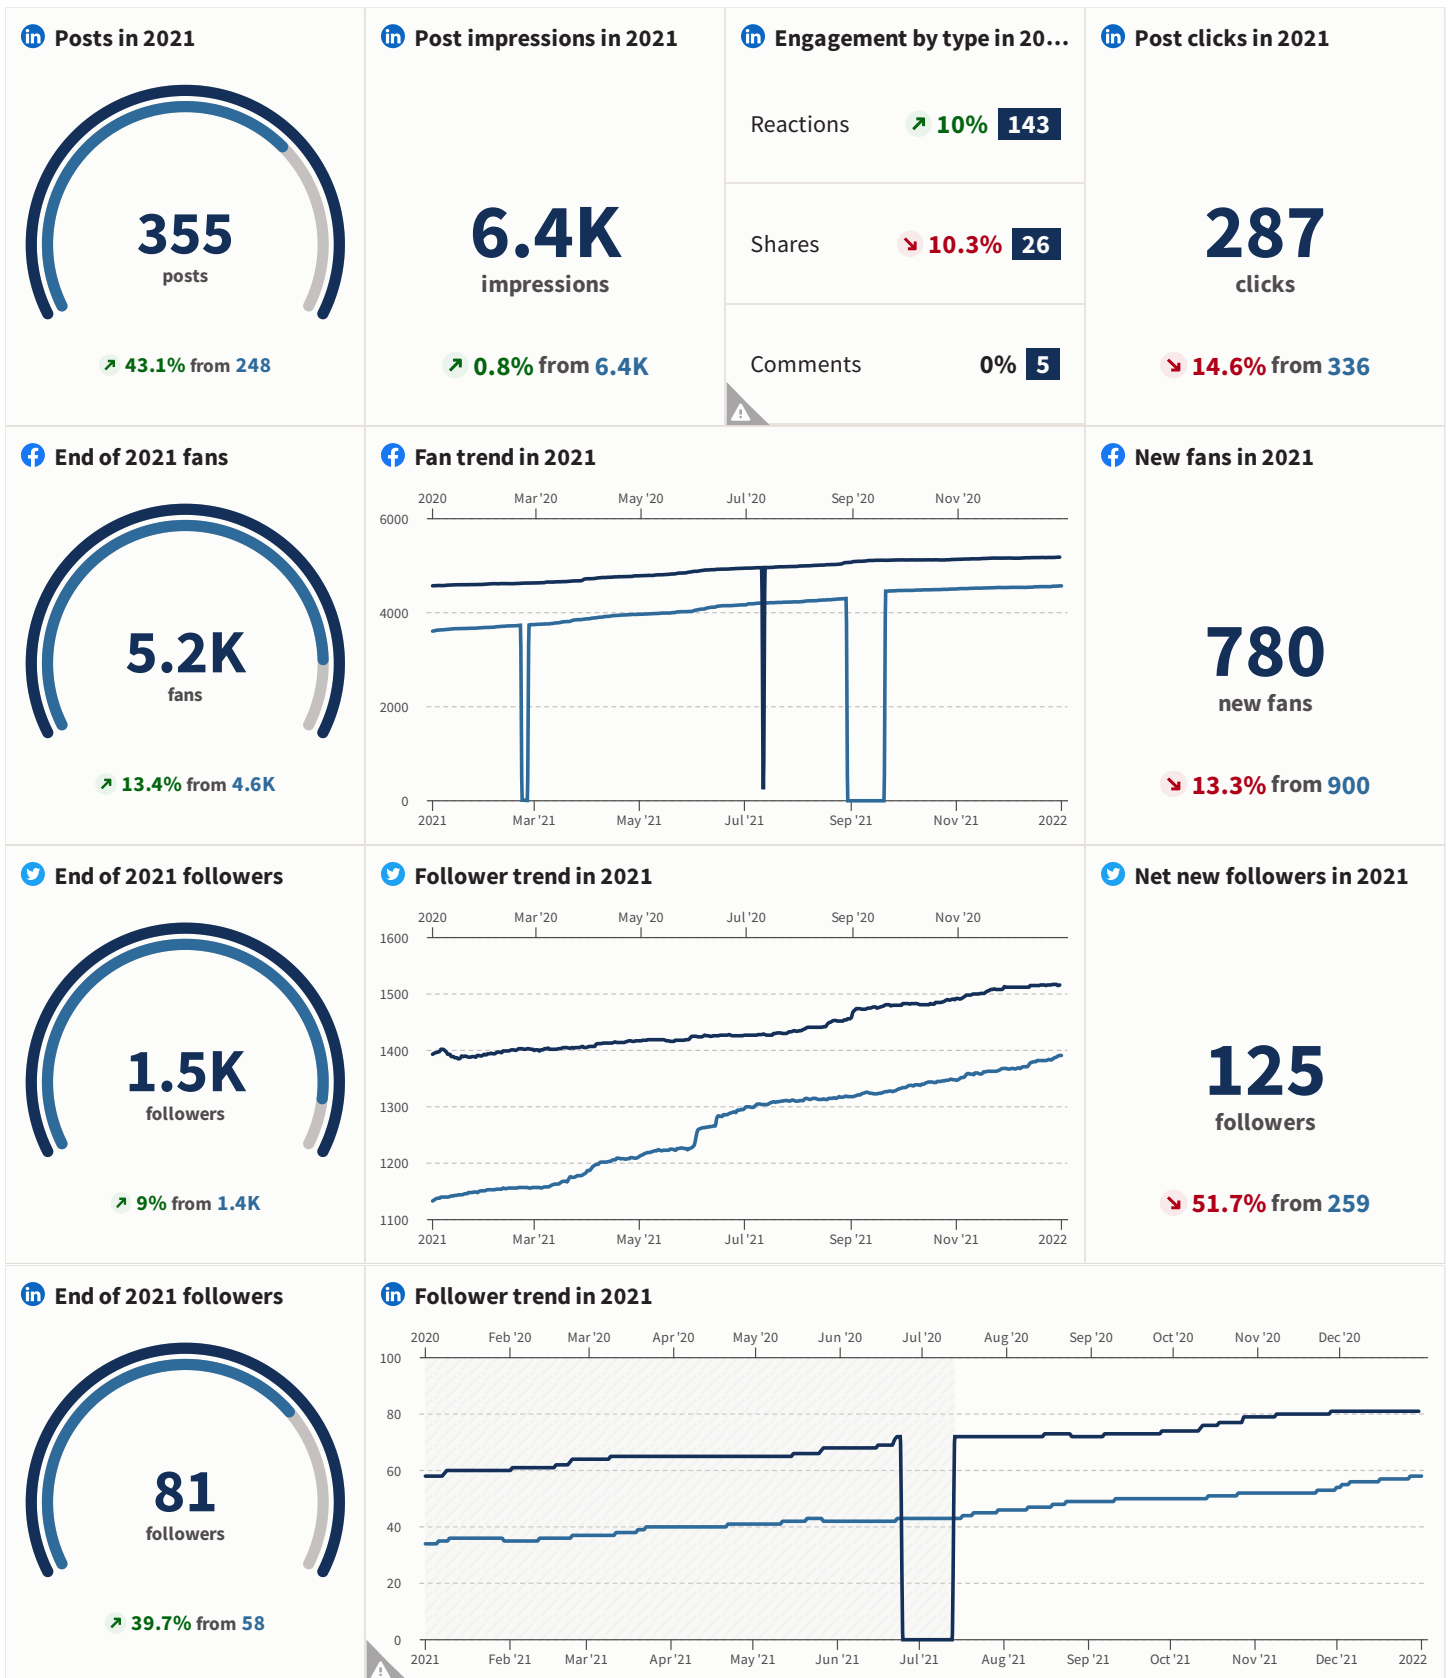

35.29% engagement rate

Post engagement % in 2021

5.48%
engagement rate

↘ 11.5% from 6.2%

Posts in 2021

773
posts

↗ 14.5% from 675

Engagement by type in 20...

Reactions ↘ **17.3%** **6.1K**

Comments ↘ **0.4%** **1.8K**

Shares ↘ **17.7%** **856**

Inbound sentiment in 2021

● Neutral ● Positive ● Negative

Post link clicks in 2021

11K
clicks

↗ 65.1% from 6.5K

Tweets in 2021

369
tweets

↗ 30.4% from 283

Post impressions in 2021

45K
impressions

↗ 45K from 0

Engagement by type in 20...

Likes ↘ **8** **265**

Retweets ↘ **40** **41**

Replies ↘ **2** **19**

Quote tweets ↗ **7** **7**

Inbound sentiment in 2021

● Positive ● Neutral ● Negative

Sources

@LMTGOV

Lower Makefield Township