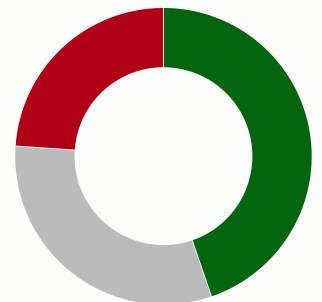

Inbound sentiment in 2021

● Positive ● Neutral ● Negative