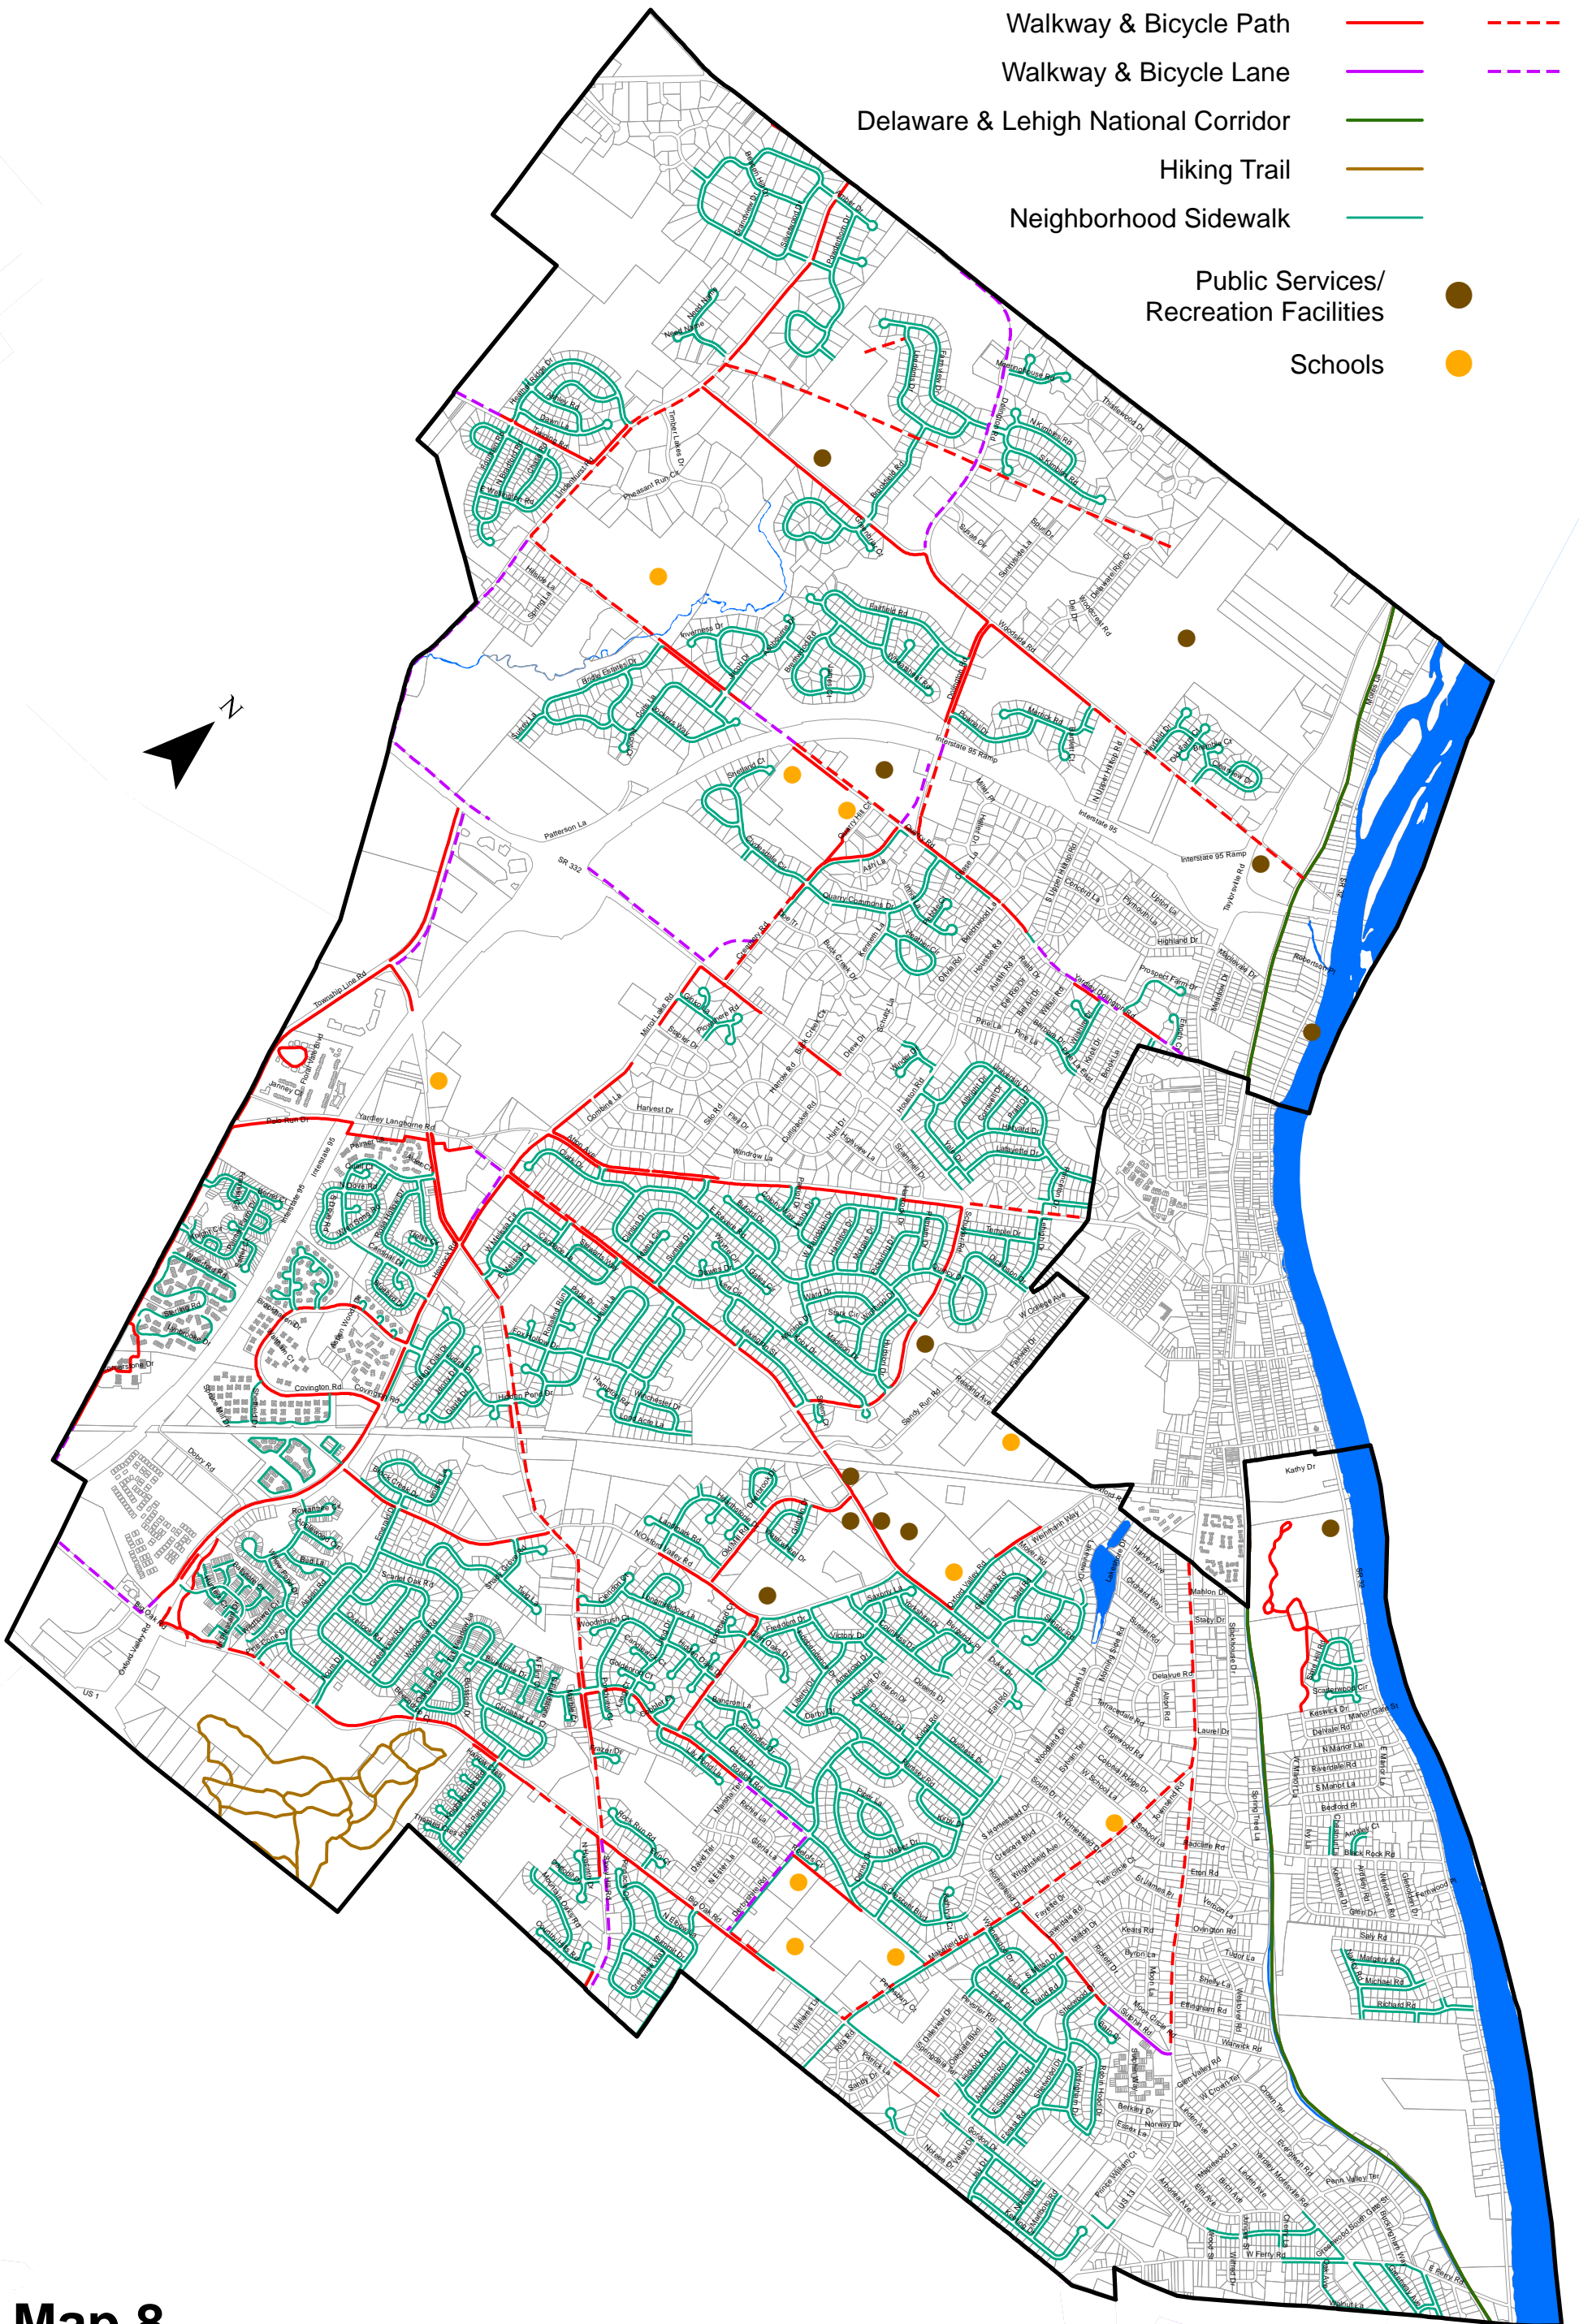

TOWNSHIP OF LOWER MAKEFIELD MASTER PLAN UPDATE 2015

Existing Proposed

Walkway & Bicycle Path

Walkway & Bicycle Lane

Delaware & Lehigh National Corridor

Hiking Trail

Neighborhood Sidewalk

Public Services/
Recreation Facilities

Schools

Map 8 Walkway System

Prepared by
Bucks County Planning Commission
Geographic Information Systems Section
2014