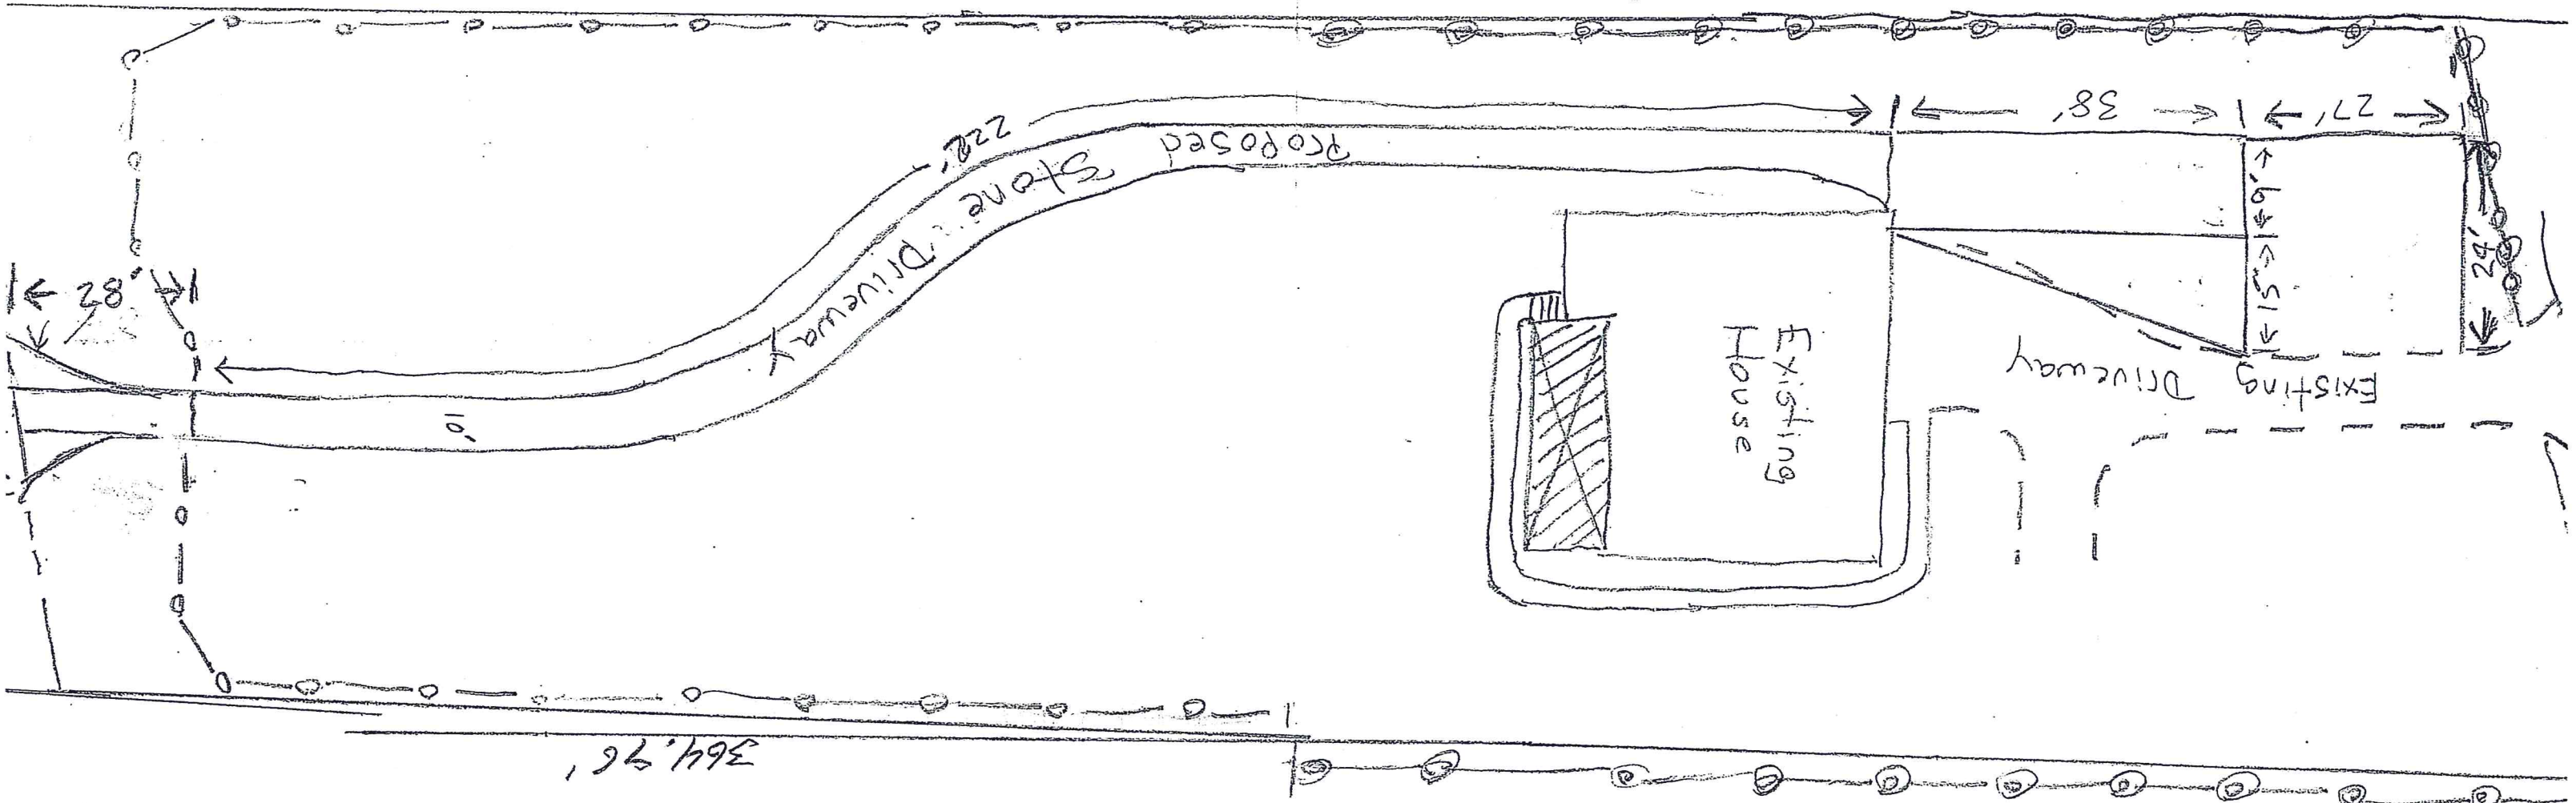

PROPOSED FENCE
KEY 0-0 SPLIT 4' 4"
STOCKADE 6'

357.53'

NEIGHBORS EXISTING FENCE 6' STOCKADE